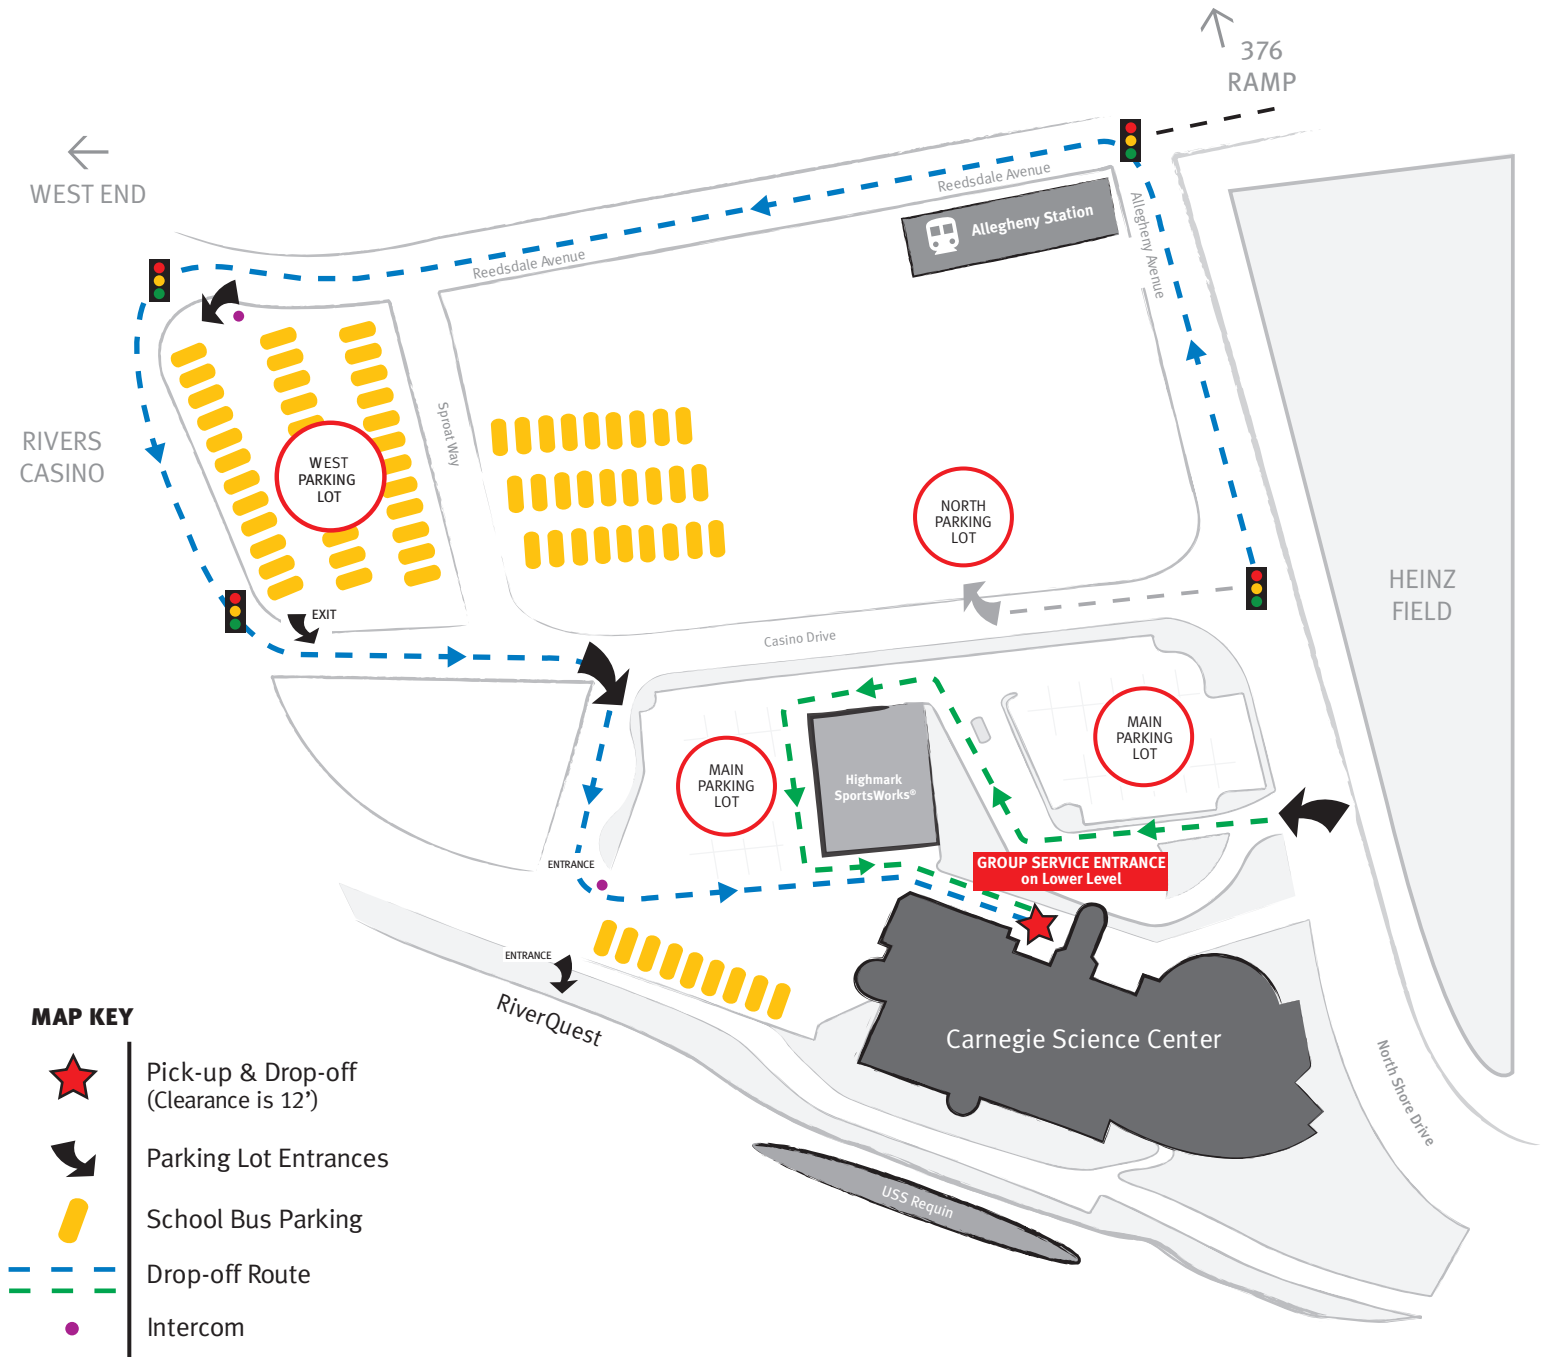

Workshop Pick-Up and Drop-off Route

PLEASE NOTE: All drop-off and pick-up at the **GROUP SERVICES ENTRANCE** on the lower level ground floor (below the Main Entrance ramp).